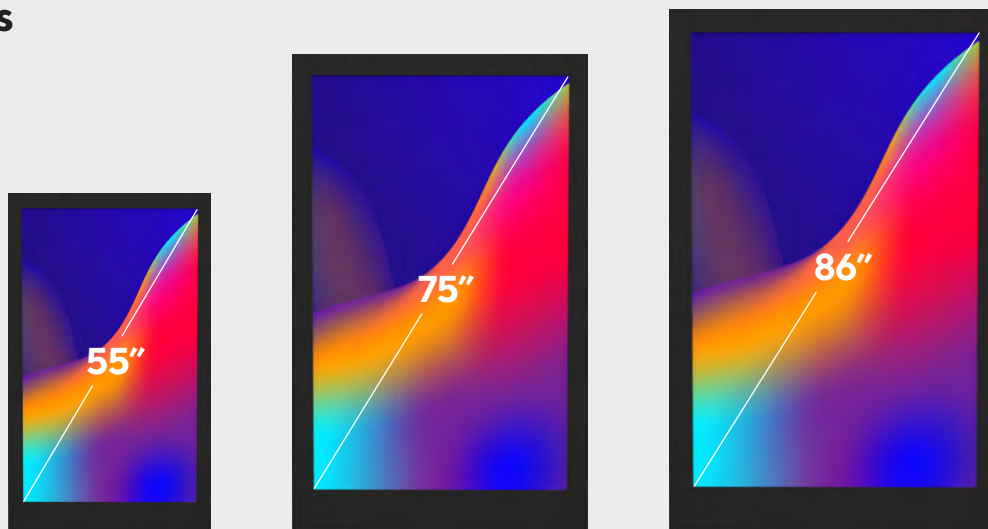

Display Sizes

Features

Optical Design

BrightVu® - 3500 Nit Brightness	Maintains full brightness for 10 years, providing best ROI in the industry
BestVu® - Image Optimization	Provides superior viewing in all ambient lighting conditions
LifeVu® - Future-Proofing	Designed to provide over 10 years of usable life with no costly upgrades
PolrVu® - Polarized Sunglass Visibility	Advertisements are always seen by all people in the area

Operational Enhancement

DynamicVu® - LED Block Dimming	Provides true colors / tones and greatly reduces power consumption
GeoVu® - Brightness Control	Adjusts brightness based on seasonal solar patterns and current weather
AmpVu®, VoltVu®, WattVu™, PowerVu™ - Energy Monitoring	Prevents false breaker trips, improves uptime, power consumption data
QuietVu™ - Noise Reduction	Super-quiet design eliminates noise complaints

Mechanical Design

CoolVu® - Thermal Management	Handles all temperature extremes, even in direct sunlight
ToughVu® - Cover Glass	Provides low reflection, wide viewing angles, and vandal resistance
ReadyVu™ - Integration Ready	No on-site programming required, all software / IP configs at factory

Remote Management

SmartVu® - Monitoring Entire Population	Cloud based asset management that "phones home" if problems arise
StatusVu® - Data & Diagnostics	Provides extensive self-monitoring of individual assets
AlertVu™ - Proactive Alerting System	Automatic alert e-mailed to customer of onsite problem, such as door open
SureVu® - Video Monitoring	Is your content running and on display? With SureVu® you can be sure
LockVu™ - Sealed Unit Confirmation	Ensures all doors are firmly latched and sealed
ShockVu™ - Impact Detection	Allows remote detection of abnormal impacts or vandalism
RemoteVu® - Remote Recovery	Provides for remote monitoring and auto reboot as needed
HumidityVu™ - Dew Point Detection System	Detection and automatic mitigation of potential internal condensation
SealVu™ - Monitoring Internal Air Pressure	To ensure maintenance of IP66 sealing - No water/dust
PopVu® - Proof of Play System	Ability to remotely view Ads / Content currently playing on the display

Benefits